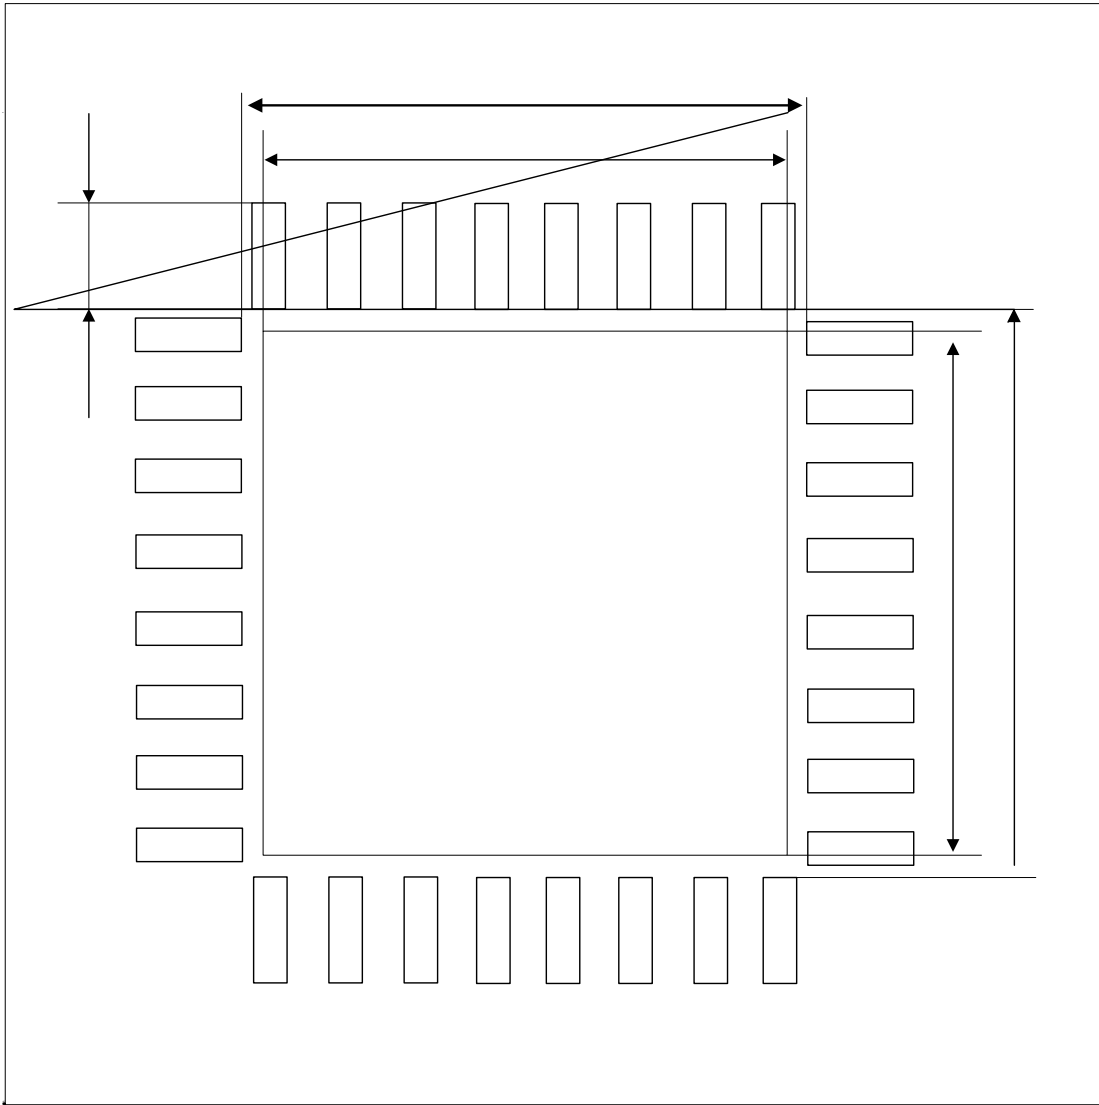

NS350 v32 Trusted Cryptography Module 2.0 Data Brief Revision 1.01

Key Features

- < rface
- < Compliani81 too

Revision History

Revision Date	Revision
---------------	----------

Table of Content 1

NS350

4.3 Recommended footprint

Figure 6 shows the recommended footprint for the package.

Figure 6 Recommended Footprint